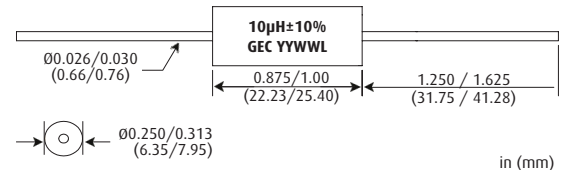

MLRF28M SERIES

MIL-PRF-15305 Qualified Molded Unshielded RF Coil

Military Specifications:
MS91189, MS75103

PART NUMBER	MIL DASH NO.	L μH	Q MIN	L&Q TEST FREQ MHz	SRF MHz MIN	DCR Ω MAX	CURRENT RATING mA DC
MS91189 PHENOLIC CORE							
MLRF28M121K	14	1.2	60	7.9	170	0.075	2400
MLRF28M151K	15	1.5	60	7.9	160	0.090	2150
MLRF28M181K	16	1.8	60	7.9	140	0.135	1750
MLRF28M221K	17	2.2	60	7.9	125	0.160	1600
MLRF28M271K	18	2.7	60	7.9	115	0.220	1350
MLRF28M331K	19	3.3	60	7.9	100	0.305	1150
MLRF28M391K	20	3.9	60	7.9	95	0.450	955
MLRF28M471K	21	4.7	60	7.9	90	0.560	860
MLRF28M561K	22	5.6	60	7.9	80	0.745	745
MLRF28M681K	23	6.8	60	7.9	75	1.05	635
MLRF28M821K	24	8.2	60	7.9	68	1.40	550
MLRF28M102K	25	10	60	7.9	60	1.90	460
MLRF28M122K	26	12	40	2.5	53	2.65	395
MLRF28M152K	27	15	40	2.5	50	3.25	355
MLRF28M182K	28	18	40	2.5	45	4.15	315
MS75103 POWDERED IRON CORE							
MLRF28M222K	1	22	50	2.5	24	0.295	725
MLRF28M272K	2	27	45	2.5	22	0.350	660
MLRF28M332K	3	33	60	2.5	19	0.550	525
MLRF28M392K	4	39	55	2.5	18	0.650	485
MLRF28M472K	5	47	65	2.5	16	1.00	390
MLRF28M562K	6	56	65	2.5	14	1.15	360
MLRF28M682K	7	68	75	2.5	13	1.85	285
MLRF28M822K	8	82	75	2.5	12	2.10	265
MLRF28M103K	9	100	75	2.5	12	2.50	245
MLRF28M123K	10	120	95	0.79	10	4.10	195

NOTES

- **Operating Temperature Range:**
  -55°C to +125°C for MS91189
  -55°C to +105°C for MS75103
- **Temperature Class:**
  Class B: 125°C for MS91189
  Class A: 105°C for MS75103
- **Current Rating** at a 90°C Ambient:
  35°C Rise for MS91189
  15°C Rise for MS75103
- **DWV** 1000 Vrms @ Sea Level
  200 Vrms @ 70,000 Feet
- **Weight Max:** 3.90 grams
- **Marking:** Inductance with units and tolerance; YYWWL (see diagram above)
- **Body Color:** Black
- SRF values are calculated and for reference only
- Materials are fungus-inert to meet method 508 of MIL-STD-810H