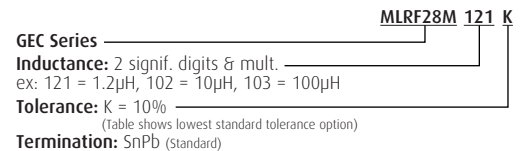

MLRF28M SERIES

MIL-PRF-15305 Qualified Molded Unshielded RF Coil

Military Specifications:
MS91189, MS75103

PART NUMBER	MIL DASH NO.	L μH	Q MIN	L&Q TEST FREQ MHz	SRF MHz MIN	DCR Ω MAX	CURRENT RATING mA DC
MS91189 PHENOLIC CORE							
MLRF28M121K	14	1.2	60	7.9	170	0.075	2400
MLRF28M151K	15	1.5	60	7.9	160	0.090	2150
MLRF28M181K	16	1.8	60	7.9	140	0.135	1750
MLRF28M221K	17	2.2	60	7.9	125	0.160	1600
MLRF28M271K	18	2.7	60	7.9	115	0.220	1350
MLRF28M331K	19	3.3	60	7.9	100	0.305	1150
MLRF28M391K	20	3.9	60	7.9	95	0.450	955
MLRF28M471K	21	4.7	60	7.9	90	0.560	860
MLRF28M561K	22	5.6	60	7.9	80	0.745	745
MLRF28M681K	23	6.8	60	7.9	75	1.05	635
MLRF28M821K	24	8.2	60	7.9	68	1.40	550
MLRF28M102K	25	10	60	7.9	60	1.90	460
MLRF28M122K	26	12	40	2.5	53	2.65	395
MLRF28M152K	27	15	40	2.5	50	3.25	355
MLRF28M182K	28	18	40	2.5	45	4.15	315
MS75103 POWDERED IRON CORE							
MLRF28M222K	1	22	50	2.5	24	0.295	725
MLRF28M272K	2	27	45	2.5	22	0.350	660
MLRF28M332K	3	33	60	2.5	19	0.550	525
MLRF28M392K	4	39	55	2.5	18	0.650	485
MLRF28M472K	5	47	65	2.5	16	1.00	390
MLRF28M562K	6	56	65	2.5	14	1.15	360
MLRF28M682K	7	68	75	2.5	13	1.85	285
MLRF28M822K	8	82	75	2.5	12	2.10	265
MLRF28M103K	9	100	75	2.5	12	2.50	245
MLRF28M123K	10	120	95	0.79	10	4.10	195

PART NUMBER DERIVATION

Termination: SnPb (standard)
EXAMPLE OF ORDERING BY MILITARY PART NUMBER:
 MLRF28M121K → MS91189-14

TAPE AND REEL SPECS:

Pieces/reel maximum:	1000
Pitch between parts:	0.420 in.
Tape width:	2.500 in.
Reel diameter:	12 in.
Class:	2