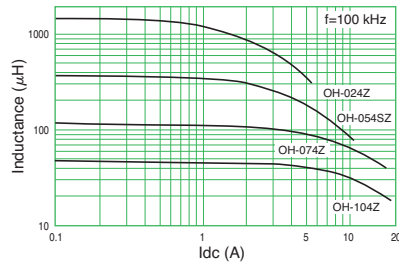

DC-Superposed Characteristics

- All specifications in this catalog and production status of products are subject to change without notice. Prior to the purchase, please contact NEC TOKIN for updated product data.
- Please request for a specification sheet for detailed product data prior to the purchase.
- Before using the product in this catalog, please read "Precautions" and other safety precautions listed in the printed version catalog.