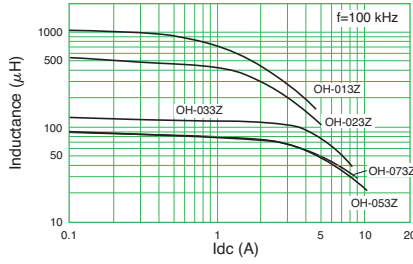

DC-Superposed Characteristics

- All specifications in this catalog and production status of products are subject to change without notice. Prior to the purchase, please contact NEC TOKIN for updated product data.
- Please request for a specification sheet for detailed product data prior to the purchase.
- Before using the product in this catalog, please read "Precautions" and other safety precautions listed in the printed version catalog.