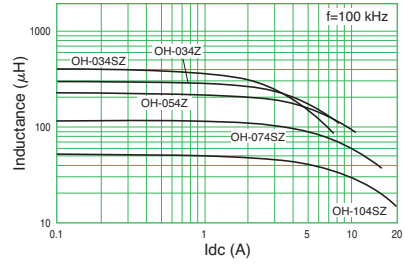

DC-Superposed Characteristics

- All specifications in this catalog and production status of products are subject to change without notice. Prior to the purchase, please contact NEC TOKIN for updated product data.
- Please request for a specification sheet for detailed product data prior to the purchase.
- Before using the product in this catalog, please read "Precautions" and other safety precautions listed in the printed version catalog.