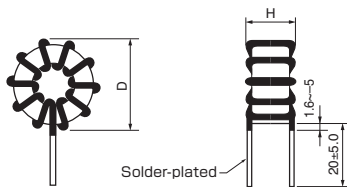

OH Coils

[RoHS Compliant]

Model	Rated current (A)	Inductance L (μH) at 100kHz		DC resistance (mΩ) max.	External dimensions (mm) max.	Diameter of magnetic wire (mmφ)
		±25% at I _{dc} =0	min. at I _{dc} =Rated*			
OH-011Z	1	200	120 (160)	150	ø17×10	0.5
OH-021Z	2	65	41 (55)	50	ø18×11	0.7
OH-031Z	3	30	17 (23)	30	ø18×10	0.8
OH-012Z	1	600	337 (450)	220	ø21×11	0.5
OH-022Z	2	180	101 (135)	65	ø22×12	0.7
OH-032Z	3	120	60 (80)	45	ø22×12	0.8
OH-052Z	5	45	22 (30)	20	ø23×13	1.0
OH-013Z	1	1000	600 (800)	375	ø26×12	0.5
OH-023Z	2	500	247 (330)	140	ø26×13	0.7
OH-033Z	3	130	75 (100)	55	ø26×12	0.8
OH-053Z	5	90	41 (55)	30	ø26×13	1.0
OH-073Z	7	90	28 (36)	25	ø27×13	1.2
OH-034SZ	3	400	187 (250)	105	ø32×14	0.8
OH-054SZ	5	350	120 (160)	65	ø33×16	1.0
OH-074SZ	7	250	80 (106)	40	ø34×18	1.2
OH-104SZ	10	50	22 (30)	15	ø34×16	1.1×2 P
OH-024Z	2	1500	712 (950)	270	ø34×19	0.7
OH-034Z	3	300	172 (230)	95	ø34×19	0.8
OH-054Z	5	210	105 (140)	50	ø34×20	1.0
OH-074Z	7	100	65 (87)	30	ø34×18	1.2
OH-104Z	10	45	22 (30)	10	ø34×20	1.6
OH-035Z	3	700	350 (450)	140	ø39×19	0.8
OH-055Z	5	600	270 (290)	85	ø40×19	1.0
OH-075Z	7	400	120 (160)	50	ø40×21	1.2
OH-105Z	10	180	60 (80)	20	ø41×20	1.6
OH-205Z	20	20	10 (14)	6	ø42×20	1.8×2 P

* Parenthesized values are examples of actually measured values.

● The core is covered with coating. (powder epoxy coating)

Shape and Dimensions

[mm]

- All specifications in this catalog and production status of products are subject to change without notice. Prior to the purchase, please contact NEC TOKIN for updated product data.
- Please request for a specification sheet for detailed product data prior to the purchase.
- Before using the product in this catalog, please read "Precautions" and other safety precautions listed in the printed version catalog.