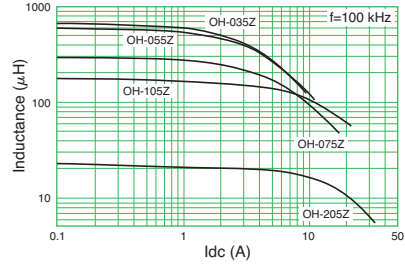

DC-Superposed Characteristics

- All specifications in this catalog and production status of products are subject to change without notice. Prior to the purchase, please contact NEC TOKIN for updated product data.
- Please request for a specification sheet for detailed product data prior to the purchase.
- Before using the product in this catalog, please read "Precautions" and other safety precautions listed in the printed version catalog.