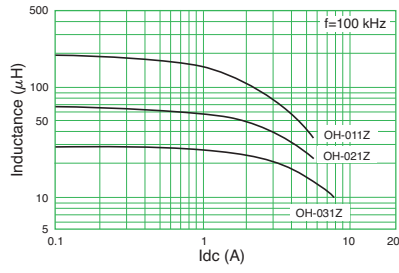

DC-Superposed Characteristics

- All specifications in this catalog and production status of products are subject to change without notice. Prior to the purchase, please contact NEC TOKIN for updated product data.
- Please request for a specification sheet for detailed product data prior to the purchase.
- Before using the product in this catalog, please read "Precautions" and other safety precautions listed in the printed version catalog.