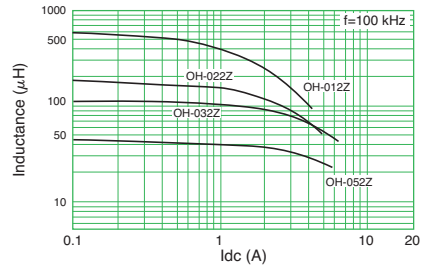

DC-Superposed Characteristics

- All specifications in this catalog and production status of products are subject to change without notice. Prior to the purchase, please contact NEC TOKIN for updated product data.
- Please request for a specification sheet for detailed product data prior to the purchase.
- Before using the product in this catalog, please read "Precautions" and other safety precautions listed in the printed version catalog.